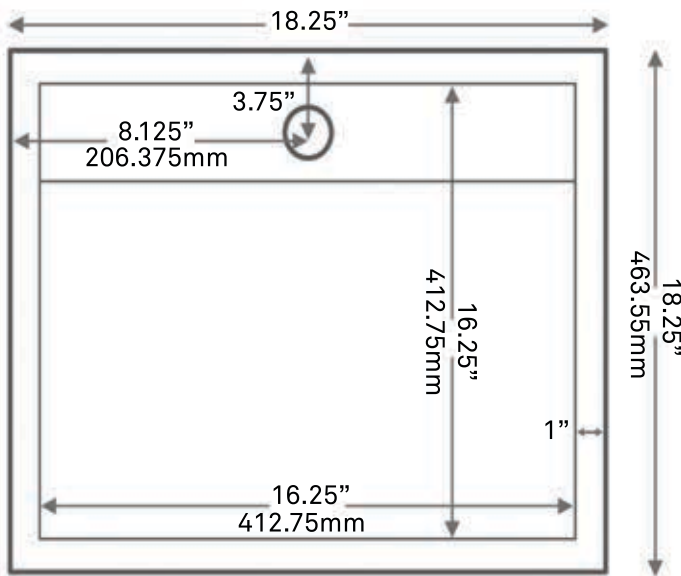

NOSV-ANSQ
Absolute Black Granite Square
Vessel Sink with Chiseled Exterior

Requested By: _____

Specific Features: _____

STANDARD SPECIFICATIONS:

- Square granite vessel sink
- Polished black interior
- Natural textured exterior
- Hand crafted by our master artisans
- Above counter installation
- No mounting ring required
- Standard U.S. plumbing connection
- Due to its handcrafted nature, always measure sink on-site to ensure cut-out accuracy.

Novatto Inc
 TOLL FREE 844.404.4242
www.Novatto.com

UPD-ORB Umbrella Drain, Oil Rubbed Bronze

Requested By: _____

Specific Features: _____

STANDARD SPECIFICATIONS:

- Umbrella vessel sink drain
- Oil rubbed bronze finish
- Solid brass construction
- Includes rubber seals and fastener for installation
- 9.5-inches total pop-up length
- Fits any standard 1.75-inch drain opening
- cUPC
- Drain STAYS open