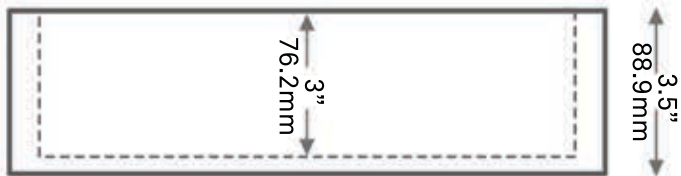

COORDINATING ACCESSORIES:

- UPD-BN/CH/ORB/MB umbrella drain
- Glacier Ice Restoration and Sealer kit